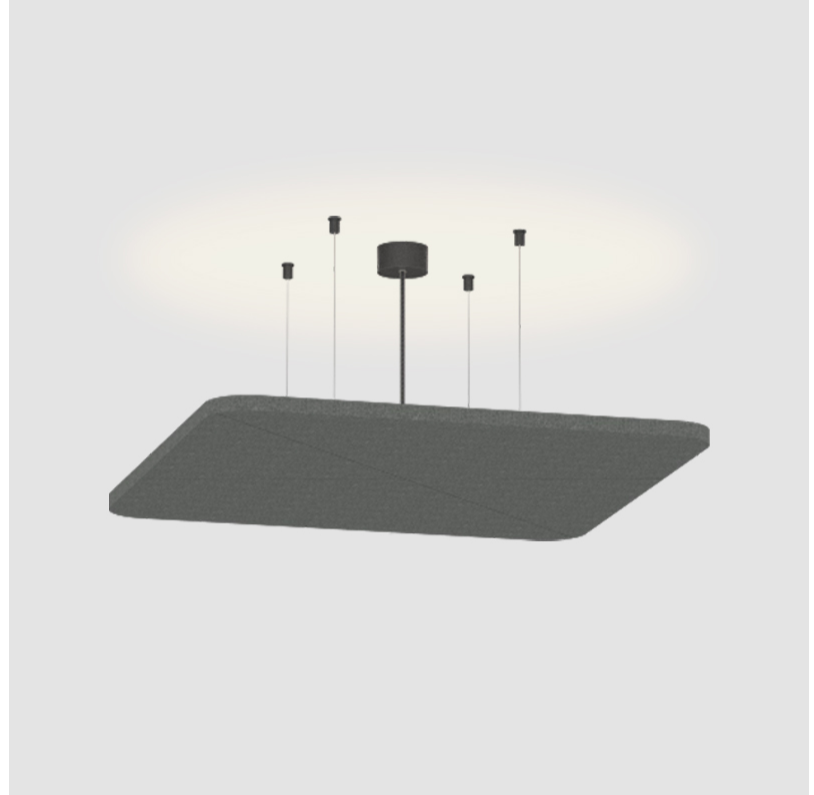

GENERAL

Series: Quantum Acoustic Light Panel
Brand: Prolicht
Division: Architectural
Mounting Type: Suspension
Mounting Location: Ceiling
Subcategory: Acoustic

PHYSICAL

Shape: Round
Length (mm): 796
Length (in): 31 5/16
Width (mm): 796
Width (in): 31 5/16
Height (mm): 54
Height (in): 2 1/8
Light Distribution: Indirect
Fixture Finish: SSR / BKV / CWI / CRY / HAB / UFT / ITA / RUA / FTG / MYG / LOD / PUS / FRO / FUP / KIA / POP / BLS / SPG / MEY / GOH / GUM / CHC / COM / ABZ / JAG / OBR / MOS / ROR
Accent Finish: ANC / ASH / BNA / BTC / BZE / CEL / EGG / EVG / FOG / FOS / FST / FUA / IRI / IRO / KHA / LIC / LIM / MER / MSN / MUS / ONX / PEA / PLU / POL / PPY / RAY / ROY / RST / STE / SWD / TAN / TAU
Fixture Material: Aluminum
Cable Details: 2 000mm / 78 3/4" or 6 000mm / 236 1/4" Transparent Cable

ELECTRICAL

Lamp Type: LED (Zhaga Standard)
Input Wattage (W): 12.7
Total Output Wattage (W): 11.8
Dimming: Non-Dimmable
Driver Included: Yes
Driver Location: Integrated
Driver Type: Constant Current - Universal
Driver Class: Class 2
Input Voltage (V): 120 - 277

LED

Color Temperature (°K): 2700 / 3000 / 3500 / 4000
Max. Delivered Lumen (lm): 935 / 945 / 973 / 1001
Nominal Lumen (lm): 1140 / 1152 / 1187 / 1221
CRI: >90 CRI
Lamp Life (hrs): 50000

OPTICAL

RATINGS AND CERTIFICATIONS

Certified By: CSA Certified to UL and CSA Standards
IP rating: IP20