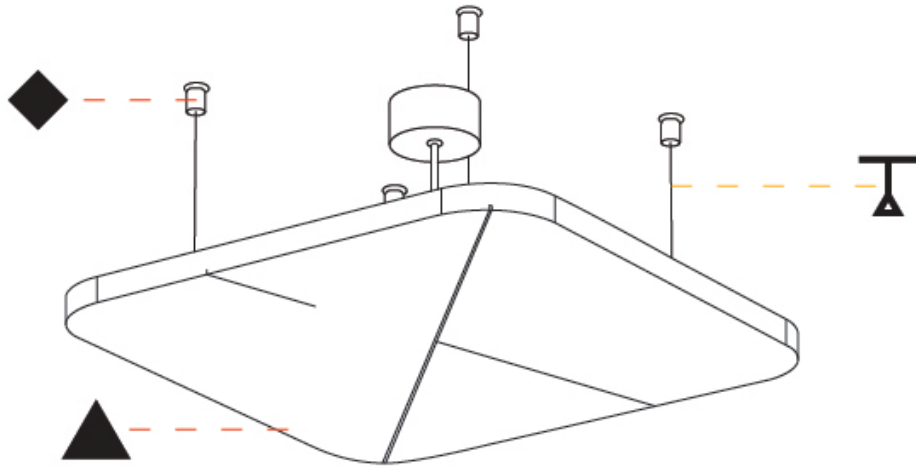

QUANTUM ACOUSTIC LIGHT PANEL SUSPENSION

A300738-

PROJECT	_____
TYPE	_____
SPECIFIER	_____
QUANTITY	_____
DATE	_____

A