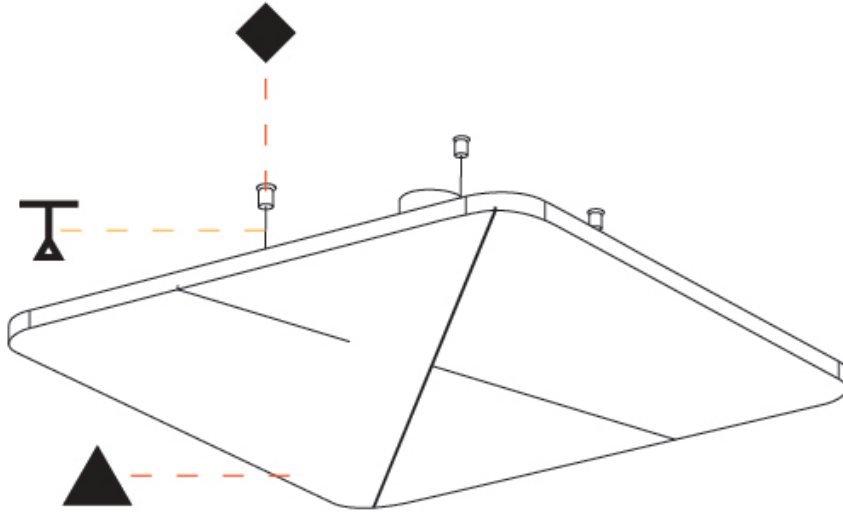

QUANTUM ACOUSTIC LIGHT PANEL SUSPENSION

A300739-

PROJECT	_____
TYPE	_____
SPECIFIER	_____
QUANTITY	_____
DATE	_____